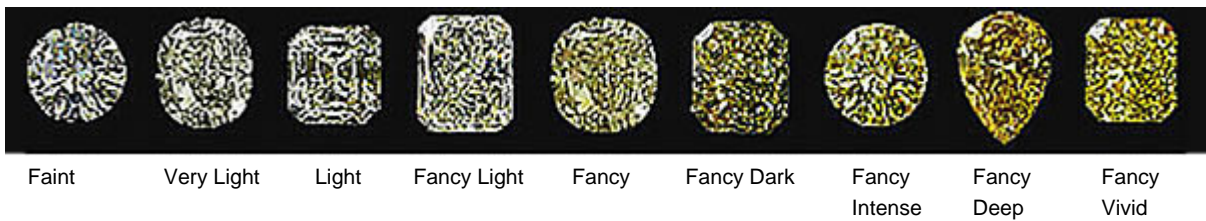

82 Fancy Black Diamond

Shape	Brilliant
Carat	0.970 ct
Colour Grade	Black

DESCRIPTION

Rosary in 950 platinum with 18k white gold pendant and 82 brilliant-cut Fancy Black diamonds. Weight: 60.3 grams.

ADDITIONAL INFORMATION

Graded as mounting permits. Measurements approx.

General Conditions Apply
Visit: www.damiancolombo.com

COLOUR

CLARITY

SHAPE