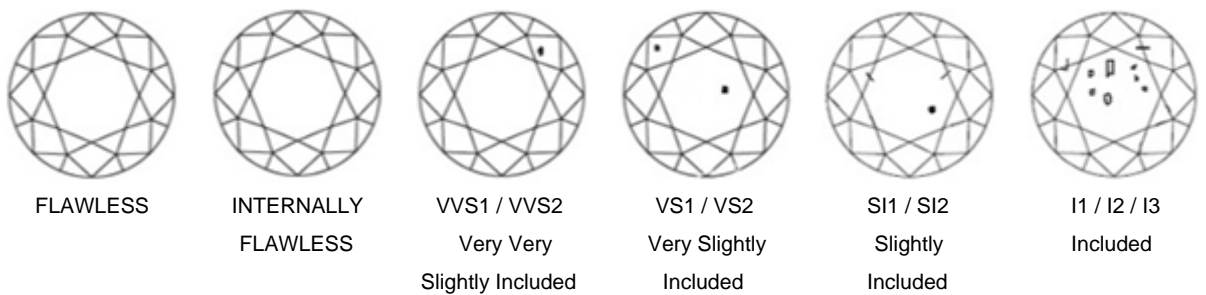

82 Fancy Black Diamond

Shape	Brilliant
Carat	0.970 ct
Colour Grade	Black

DESCRIPTION

Rosary in 950 platinum with 18k white gold pendant and 82 brilliant-cut Fancy Black diamonds. Weight: 60.3 grams.

ADDITIONAL INFORMATION

Graded as mounting permits. Measurements approx.

General Conditions Apply
Visit: www.damiancolombo.com

COLOUR

CLARITY

SHAPE