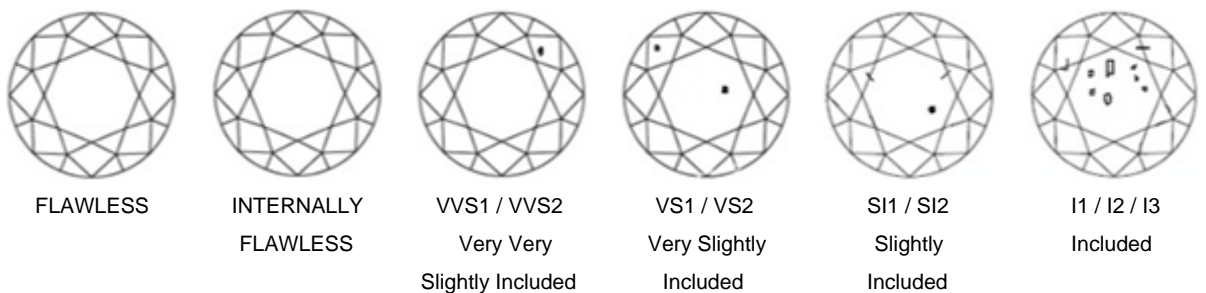

1 Diamond

Shape	Brilliant
Carat	0.51 ct
Colour Grade	Fancy Intense Yellow
Clarity Grade	S12

DESCRIPTION

Pendant in 18K white gold with 1 Fancy Intense Yellow brilliant-cut diamond (0.51 ct, SI2, even) and 40 brilliant-cut diamonds (0.25 ct).
Weight: 3.91 grams.

40 Diamonds

Shape	Brilliant
Carat	0.25 ct
Colour Grade	H-I
Clarity Grade	SI

ADDITIONAL INFORMATION

Graded as mounting permits. Measurements approx.

General Conditions Apply

Visit: www.damiancolombo.com

COLOUR

CLARITY

SHAPE