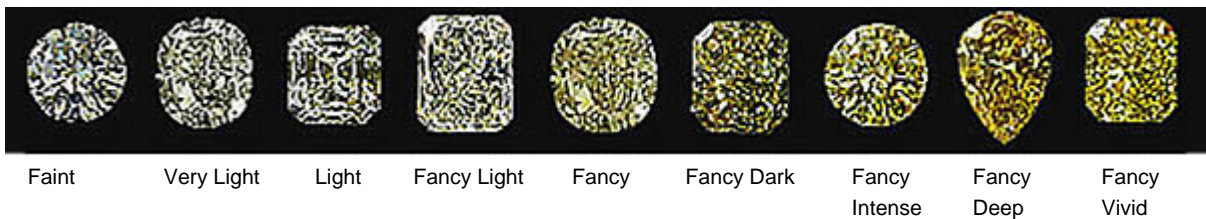

### 40 Diamonds

Shape	Brilliant
Carat	0.25 ct
Colour Grade	H-I
Clarity Grade	SI

### COLOUR