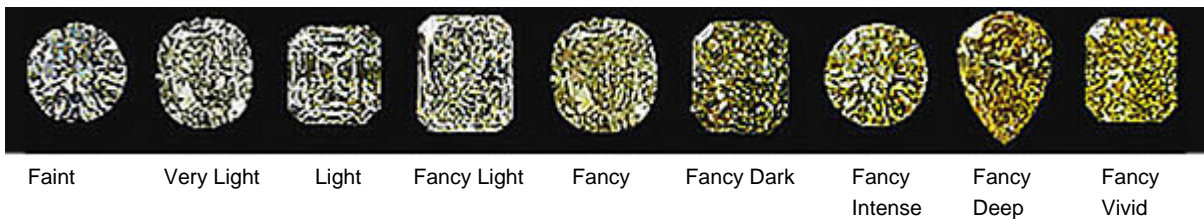

1 Diamond

Shape	Special
Carat	0.50 ct
Colour Grade	Greenish Yellow

DESCRIPTION

Solitaire ring in 18k yellow gold set with 1 rose-cut Fancy Greenish Yellow diamond and 22 brilliant-cut diamonds. Weight: 3.9 gms.

22 Diamonds

Shape	Brilliant
Carat	0.50 ct
Colour Grade	H-I
Clarity Grade	SI

ADDITIONAL INFORMATION

Graded as mounting permits. Measurements approx.

General Conditions Apply

Visit: [www.damiancolombo.com](http://www.damiancolombo.com)

COLOUR

CLARITY

SHAPE