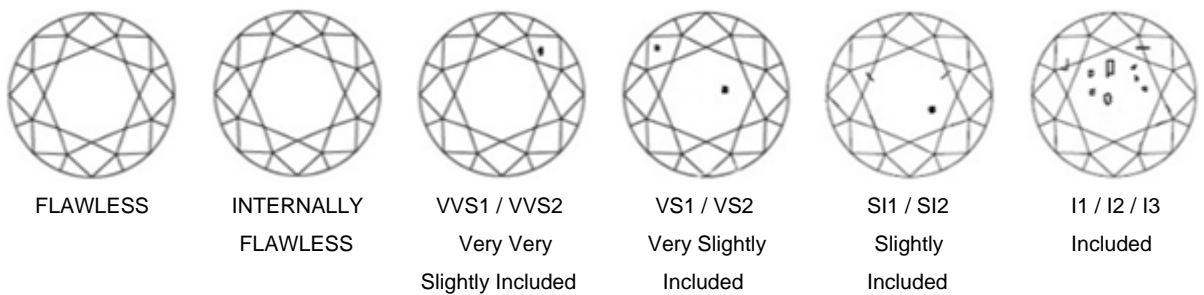

1 Diamond

Shape	Special
Carat	0.50 ct
Colour Grade	Greenish Yellow

DESCRIPTION

Solitaire ring in 18k yellow gold set with 1 rose-cut Fancy Greenish Yellow diamond and 22 brilliant-cut diamonds. Weight: 3.9 gms.

22 Diamonds

Shape	Brilliant
Carat	0.50 ct
Colour Grade	H-I
Clarity Grade	SI

ADDITIONAL INFORMATION

Graded as mounting permits. Measurements approx.

General Conditions Apply

Visit: [www.damiancolombo.com](http://www.damiancolombo.com)

COLOUR

CLARITY

SHAPE