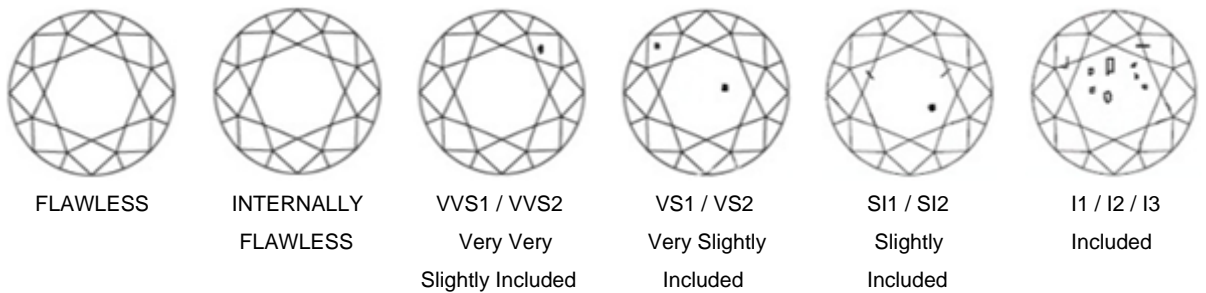

1 Diamond

Shape	Marquise
Carat	0.69 ct
Colour Grade	Fancy Yellow

DESCRIPTION

Solitaire ring in 18k yellow gold set with 1 marquise-cut Fancy Yellow diamond set with 14 brilliant-cut Fancy Yellow diamonds. Weight: 3 gms.

14 Fancy Yellow Diamond

Shape	Brilliant
Carat	0.197 ct
Colour Grade	Fancy Yellow

ADDITIONAL INFORMATION

Graded as mounting permits. Measurements approx.

General Conditions Apply

Visit: www.damiancolombo.com

COLOUR

CLARITY

SHAPE