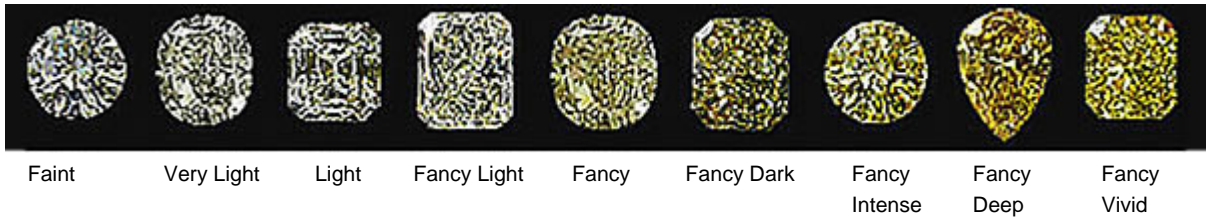

1 Diamond

Shape	Marquise
Carat	0.69 ct
Colour Grade	Fancy Yellow

DESCRIPTION

Solitaire ring in 18k yellow gold set with 1 marquise-cut Fancy Yellow diamond set with 14 brilliant-cut Fancy Yellow diamonds. Weight: 3 gms.

14 Fancy Yellow Diamond

Shape	Brilliant
Carat	0.197 ct
Colour Grade	Fancy Yellow

ADDITIONAL INFORMATION

Graded as mounting permits. Measurements approx.

General Conditions Apply

Visit: www.damiancolombo.com

COLOUR

CLARITY

SHAPE