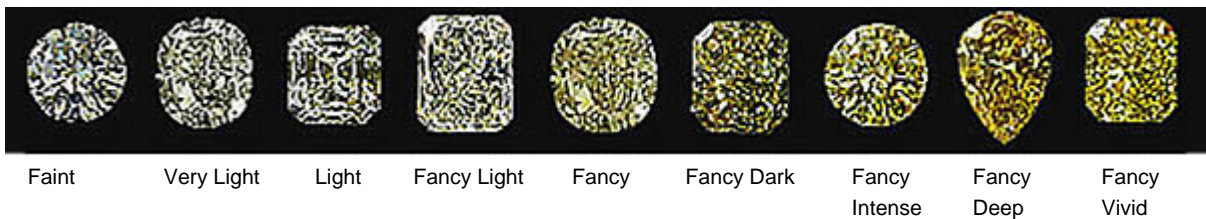

1 Diamond

Shape	Rectangular
Carat	1.01 ct
Colour Grade	Fancy Deep Grayish Yellowish Green

DESCRIPTION

Ring in 18k white gold set with 1 rectangular-cut Fancy Deep Grayish Yellowish Green talla rectangular and 20 brilliant-cut diamonds. Weight: 3.24 gms.

20 Diamonds

Shape	Brilliant
Carat	0.087 ct
Colour Grade	H-I
Clarity Grade	SI

ADDITIONAL INFORMATION

Graded as mounting permits. Measurements approx.

General Conditions Apply

Visit: www.damiancolombo.com

COLOUR

CLARITY

SHAPE