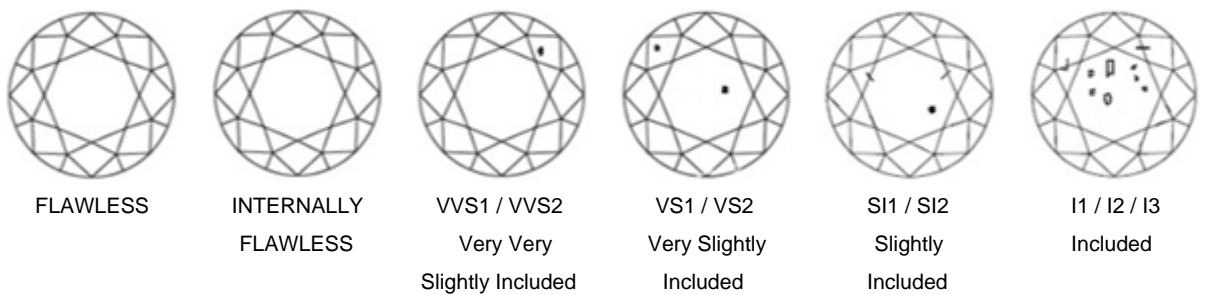

1 Diamond

Shape	Rectangular
Carat	1.01 ct
Colour Grade	Fancy Deep Grayish Yellowish Green

DESCRIPTION

Ring in 18k white gold set with 1 rectangular-cut Fancy Deep Grayish Yellowish Green talla rectangular and 20 brilliant-cut diamonds. Weight: 3.24 gms.

20 Diamonds

Shape	Brilliant
Carat	0.087 ct
Colour Grade	H-I
Clarity Grade	SI

ADDITIONAL INFORMATION

Graded as mounting permits. Measurements approx.

General Conditions Apply

Visit: www.damiancolombo.com

COLOUR

CLARITY

SHAPE