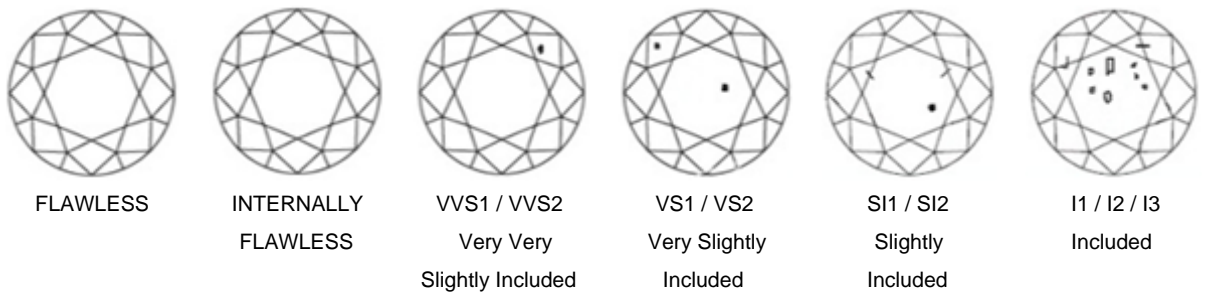

1 Diamond

Shape	Heart
Carat	0.277 ct
Colour Grade	Fancy Intense Pink-Purple

DESCRIPTION

Ring in 18k white and rose gold set with 1 heart-cut Fancy Intense Pink-Purple diamond and 56 brilliant-cut diamonds. Weight: 2.69 gms.

56 Diamonds

Shape	Brilliant
Carat	0.236 ct
Colour Grade	H-I
Clarity Grade	SI

ADDITIONAL INFORMATION

Graded as mounting permits. Measurements approx.

General Conditions Apply

Visit: [www.damiancolombo.com](http://www.damiancolombo.com)

COLOUR

CLARITY

SHAPE