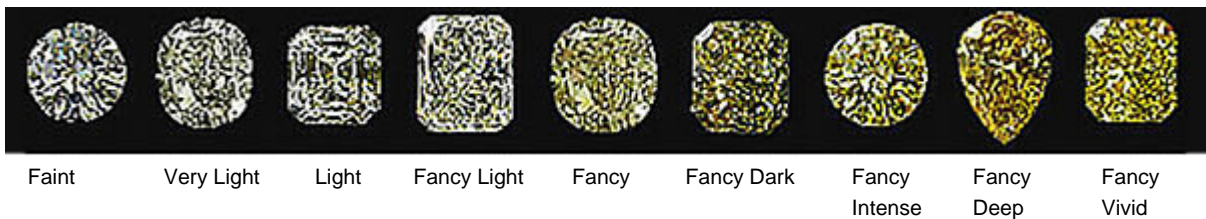

1 Diamond

Shape	Heart
Carat	0.277 ct
Colour Grade	Fancy Intense Pink-Purple

DESCRIPTION

Ring in 18k white and rose gold set with 1 heart-cut Fancy Intense Pink-Purple diamond and 56 brilliant-cut diamonds. Weight: 2.69 gms.

56 Diamonds

Shape	Brilliant
Carat	0.236 ct
Colour Grade	H-I
Clarity Grade	SI

ADDITIONAL INFORMATION

Graded as mounting permits. Measurements approx.

General Conditions Apply

Visit: [www.damiancolombo.com](http://www.damiancolombo.com)

COLOUR

CLARITY

SHAPE