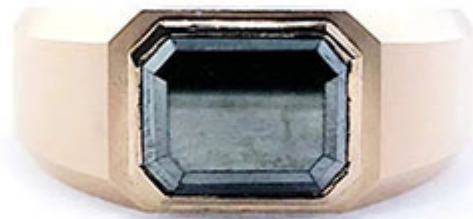

### 1 Fancy Black Diamond

Shape	Rectangular
Carat	2.52 ct
Colour Grade	Fancy Black

### DESCRIPTION

Ring in 18k rose gold set with 1 brilliant-cut Fancy Black diamond.  
Weight: 10.56 gm.

### CLARITY

FLAWLESS    INTERNALLY FLAWLESS    VVS1 / VVS2  
Very Very Slightly Included    VS1 / VS2  
Very Slightly Included    SI1 / SI2  
Slightly Included    I1 / I2 / I3  
Included