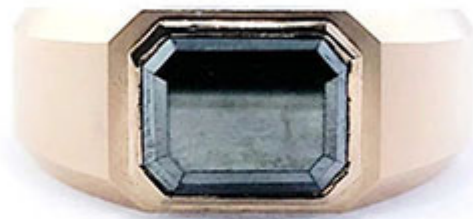

1 Fancy Black Diamond

| | |
|--------------|-------------|
| Shape | Rectangular |
| Carat | 2.52 ct |
| Colour Grade | Fancy Black |

DESCRIPTION

Ring in 18k rose gold set with 1 brilliant-cut Fancy Black diamond.
Weight: 10.56 gm.

ADDITIONAL INFORMATION

Graded as mounting permits. Measurements approx.

General Conditions Apply

Visit: www.damiancolombo.com

COLOUR

Faint Very Light Light Fancy Light Fancy Fancy Dark Fancy Intense Fancy Deep Fancy Vivid

CLARITY

FLAWLESS INTERNALLY FLAWLESS VVS1 / VVS2
Very Very Slightly Included VS1 / VS2
Very Slightly Included SI1 / SI2
Slightly Included I1 / I2 / I3
Included

SHAPE

Round Princess Emerald Asscher Marquise Oval Radiant Pear Heart Cushion