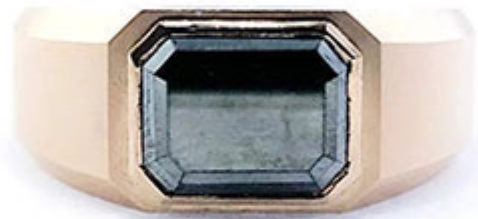

1 Fancy Black Diamond

Shape	Rectangular
Carat	2.52 ct
Colour Grade	Fancy Black

DESCRIPTION

Ring in 18k rose gold set with 1 brilliant-cut Fancy Black diamond.
Weight: 10.56 gm.

ADDITIONAL INFORMATION

Graded as mounting permits. Measurements approx.

General Conditions Apply

Visit: www.damiancolombo.com

COLOUR

Faint Very Light Light Fancy Light Fancy Fancy Dark Fancy Intense Fancy Deep Fancy Vivid

CLARITY

FLAWLESS INTERNALLY FLAWLESS VVS1 / VVS2
Very Very Slightly Included VS1 / VS2
Very Slightly Included SI1 / SI2
Slightly Included I1 / I2 / I3
Included

SHAPE

Round Princess Emerald Asscher Marquise Oval Radiant Pear Heart Cushion