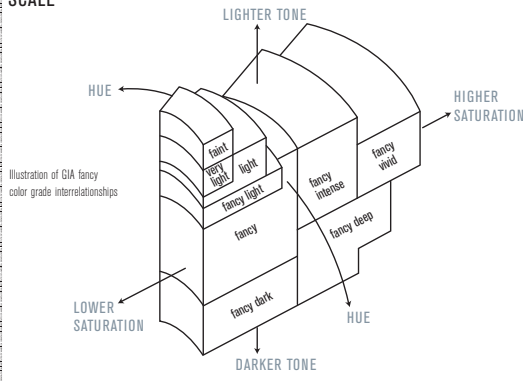

COLORED DIAMOND IDENTIFICATION AND ORIGIN REPORT

GIA REPORT 1132100743

March 16, 2011

Laser Inscription Registry ..... **GIA 1132100743**

Shape and Cutting Style ..... **Round-Cornered Rectangular Modified Brilliant**

Measurements ..... **5.69 x 4.69 x 4.13 mm**

Weight ..... **1.01 carat**

Color Grade

Origin ..... **NATURAL**

Grade ..... **FANCY DEEP**

..... **GRAYISH YELLOWISH GREEN**

Distribution ..... **EVEN**

Comments:

None

**GIA
COLORED
DIAMOND
SCALE**

210510134972

For terms, conditions, and limitations, see www.gia.edu/terms or call 800-421-7250 or 760-603-4500.